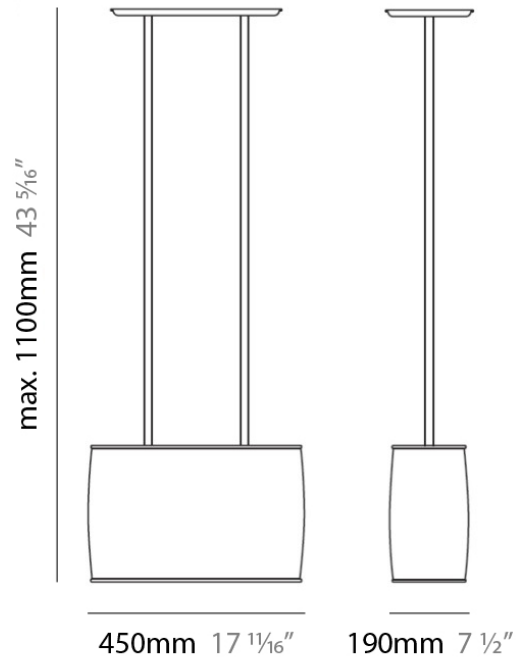

BLISSY SUSPENSION

D81038

GENERAL

Series: Blissy
Brand: Panzeri
Division: Design
Mounting Type: Suspension
Mounting Location: Ceiling
Subcategory: Pendant

PHYSICAL

Shape: Rectangle
Length (mm): 450
Length (in): 17 ³/₄
Width (mm): 190
Width (in): 7 ¹/₂
Height (mm): 750
Height (in): 29 ¹/₂
Max. Overall Height (mm): 1099
Max. Overall Height (in): 43 ¹/₄
Light Distribution: Omnidirectional
Weight (kg): 4.49
Weight (lbs): 9.9
Diffuser: White Fireproof Fabric Shade
Fixture Finish: Metallic Gray
Fixture Material: Metal

ELECTRICAL

Number of Lamps: 1
Lamp Type: LED Retrofit
Lamp Shape: A19
Bulb Included: Bulb Not Included
Total Output Wattage (W): 15
Max. Wattage Per Lamp (W): 15
Lamp Base: E26
Input Voltage (V): 120
Upon Request: 277Vac / GU24

LED

OPTICAL

RATINGS AND CERTIFICATIONS

Certified By: CSA Certified to UL and CSA Standards
IP rating: IP20

PROJECT	_____
TYPE	_____
NOTES	_____
QUANTITY	_____
DATE	_____