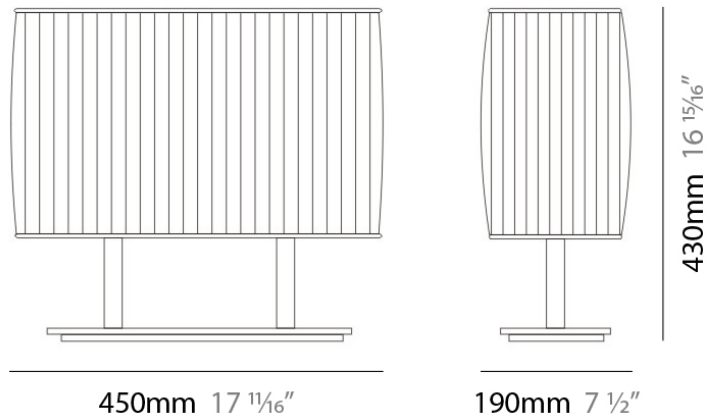

PROJECT	_____
TYPE	_____
NOTES	_____
QUANTITY	_____
DATE	_____

BLISSY PORTABLE

D84053

GENERAL

Series: Blissy
Brand: Panzeri
Division: Design
Mounting Type: Portable
Mounting Location: Table
Subcategory: Table

PHYSICAL

Shape: Rectangle
Length (mm): 450
Length (in): 17 ¾
Width (mm): 190
Width (in): 7 ½
Height (mm): 430
Height (in): 17
Light Distribution: Omnidirectional
Weight (kg): 4.09
Weight (lbs): 9
Diffuser: Ivory Pleated Fabric Shade
Fixture Material: Metal / Cotton

ELECTRICAL

Number of Lamps: 1
Lamp Type: LED Retrofit
Lamp Shape: A19
Bulb Included: Bulb Not Included
Total Output Wattage (W): 15
Max. Wattage Per Lamp (W): 15
Lamp Base: E26
Input Voltage (V): 120

LED

OPTICAL

RATINGS AND CERTIFICATIONS

Certified By: CSA Certified to UL and CSA Standards
IP rating: IP20