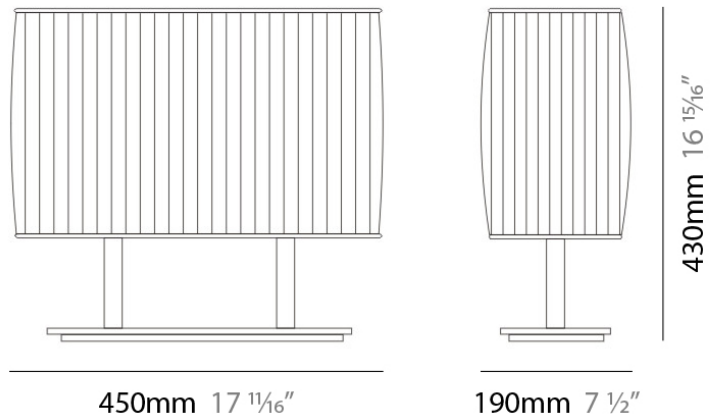

BLISSY PORTABLE

D84052

PROJECT	_____
TYPE	_____
NOTES	_____
QUANTITY	_____
DATE	_____

GENERAL

Series: Blissy
Brand: Panzeri
Division: Design
Mounting Type: Portable
Mounting Location: Table
Subcategory: Table

PHYSICAL

Shape: Rectangle
Length (mm): 450
Length (in): 17 ³/₄
Width (mm): 190
Width (in): 7 ¹/₂
Height (mm): 430
Height (in): 17
Light Distribution: Omnidirectional
Weight (kg): 4.09
Weight (lbs): 9
Diffuser: Ivory Pleated Fabric Shade
Fixture Finish: Metallic Gray
Fixture Material: Metal / Cotton

ELECTRICAL

Number of Lamps: 1
Lamp Type: LED Retrofit
Lamp Shape: A19
Bulb Included: Bulb Not Included
Total Output Wattage (W): 8
Max. Wattage Per Lamp (W): 8
Lamp Base: E26
Input Voltage (V): 120
Upon Request: 277Vac / GU24

LED

OPTICAL

RATINGS AND CERTIFICATIONS

Certified By: CSA Certified to UL and CSA Standards
IP rating: IP20